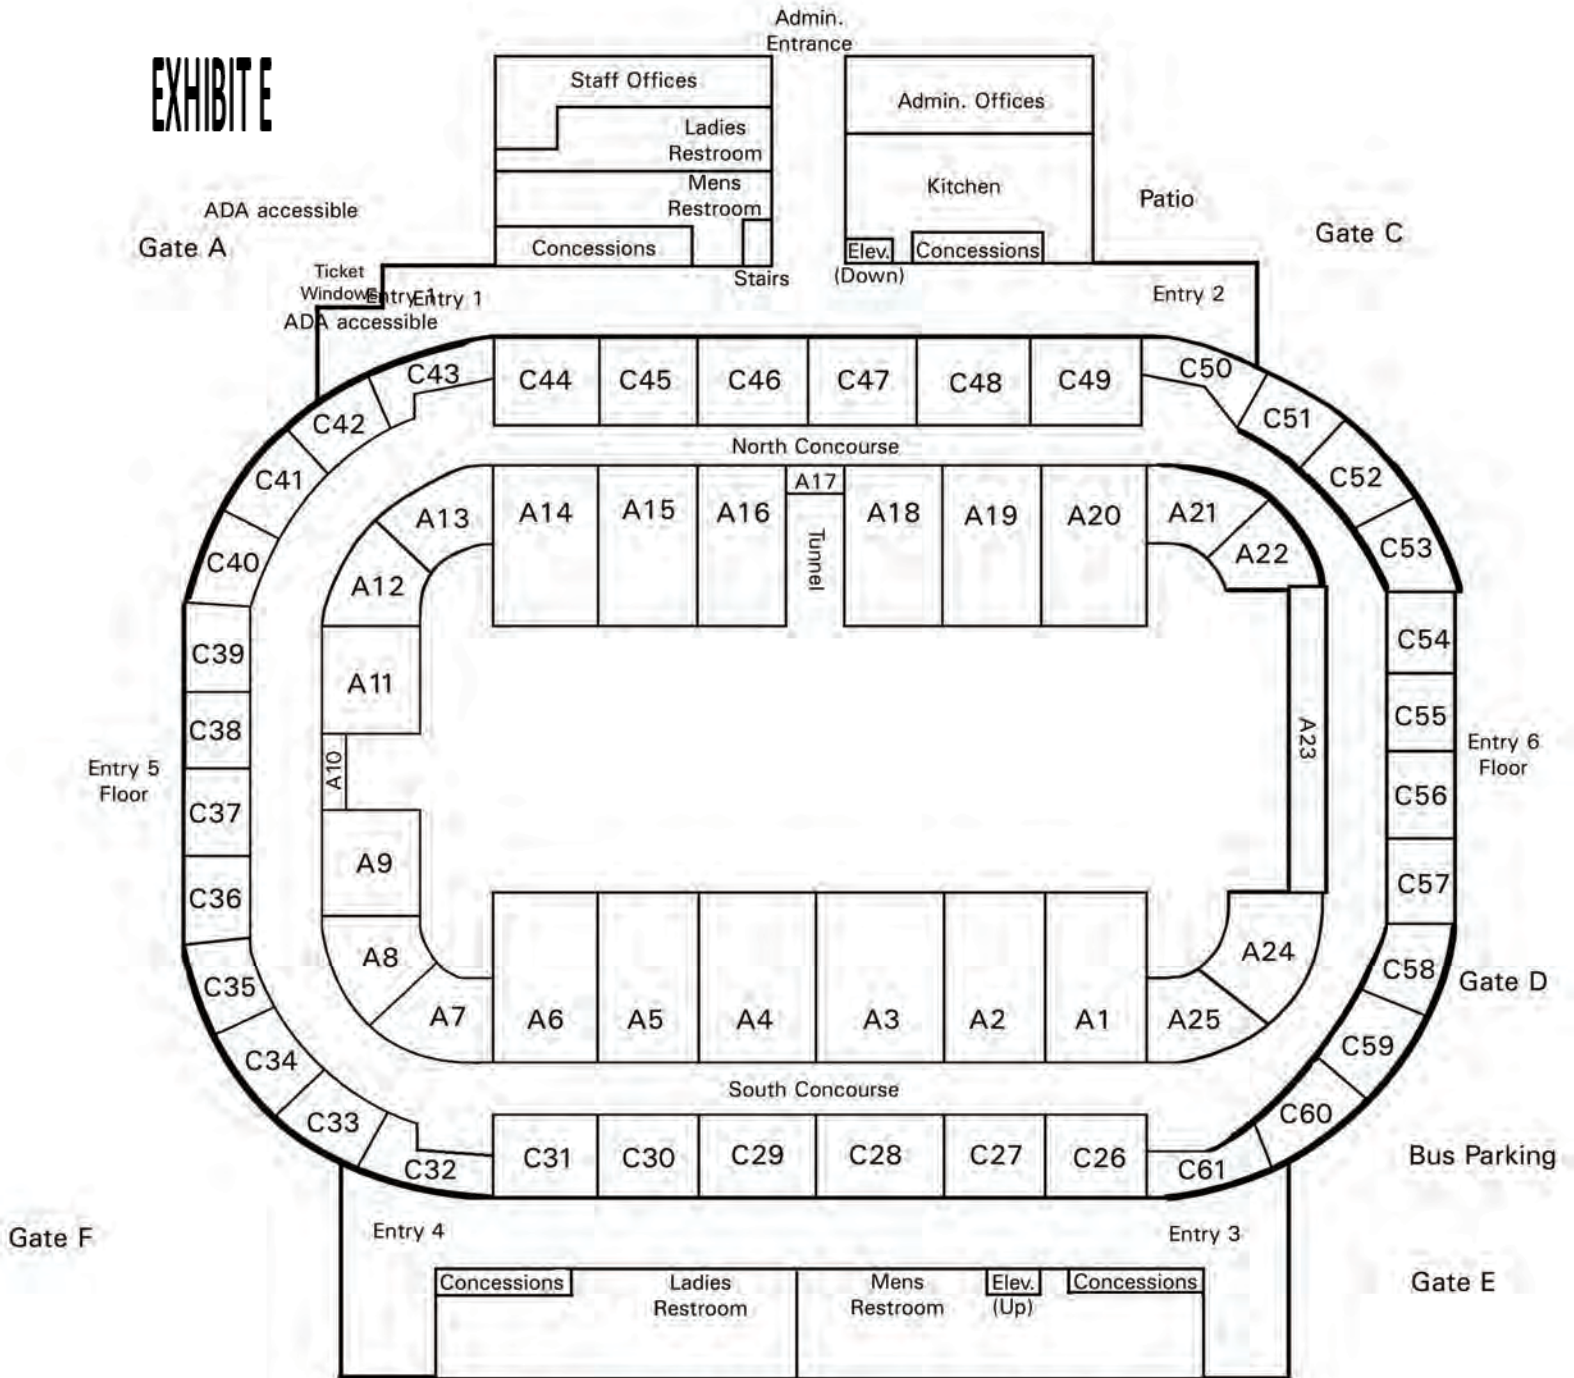

EXHIBIT E

FORD IDAHO CENTER ARENA
CONCOURSE LEVEL

EXHIBIT E

Ford Idaho Center

FORD AMPHITHEATER

STAGE

RESERVED F1 SEATING

LFT

F2
RESERVED SEATING

F3
RESERVED SEATING

RGT

R1
R2
R3
R4

L1
L2
L3
L4
L5

F4
RESERVED SEATING

SOUND MIX
—
LIGHT MIX

F5
RESERVED SEATING

GENERAL ADMISSION

GENERAL ADMISSION

20	21	22	23	24	25	26
13	14	15	16	17	18	19
1	2	3	4	5	6	7
8	9	10	11	12		

BOX SEATS

PATH

LAWN AREA
GENERAL ADMISSION

EXHIBIT E

FORD SPORTS CENTER

Arena 175 x 360

EXHIBIT E

86x80 = 6880 total bldg sq footage
 minus concessions - 924
 minus confrooms -2552
 (+ or -) 3404 usable sq feet