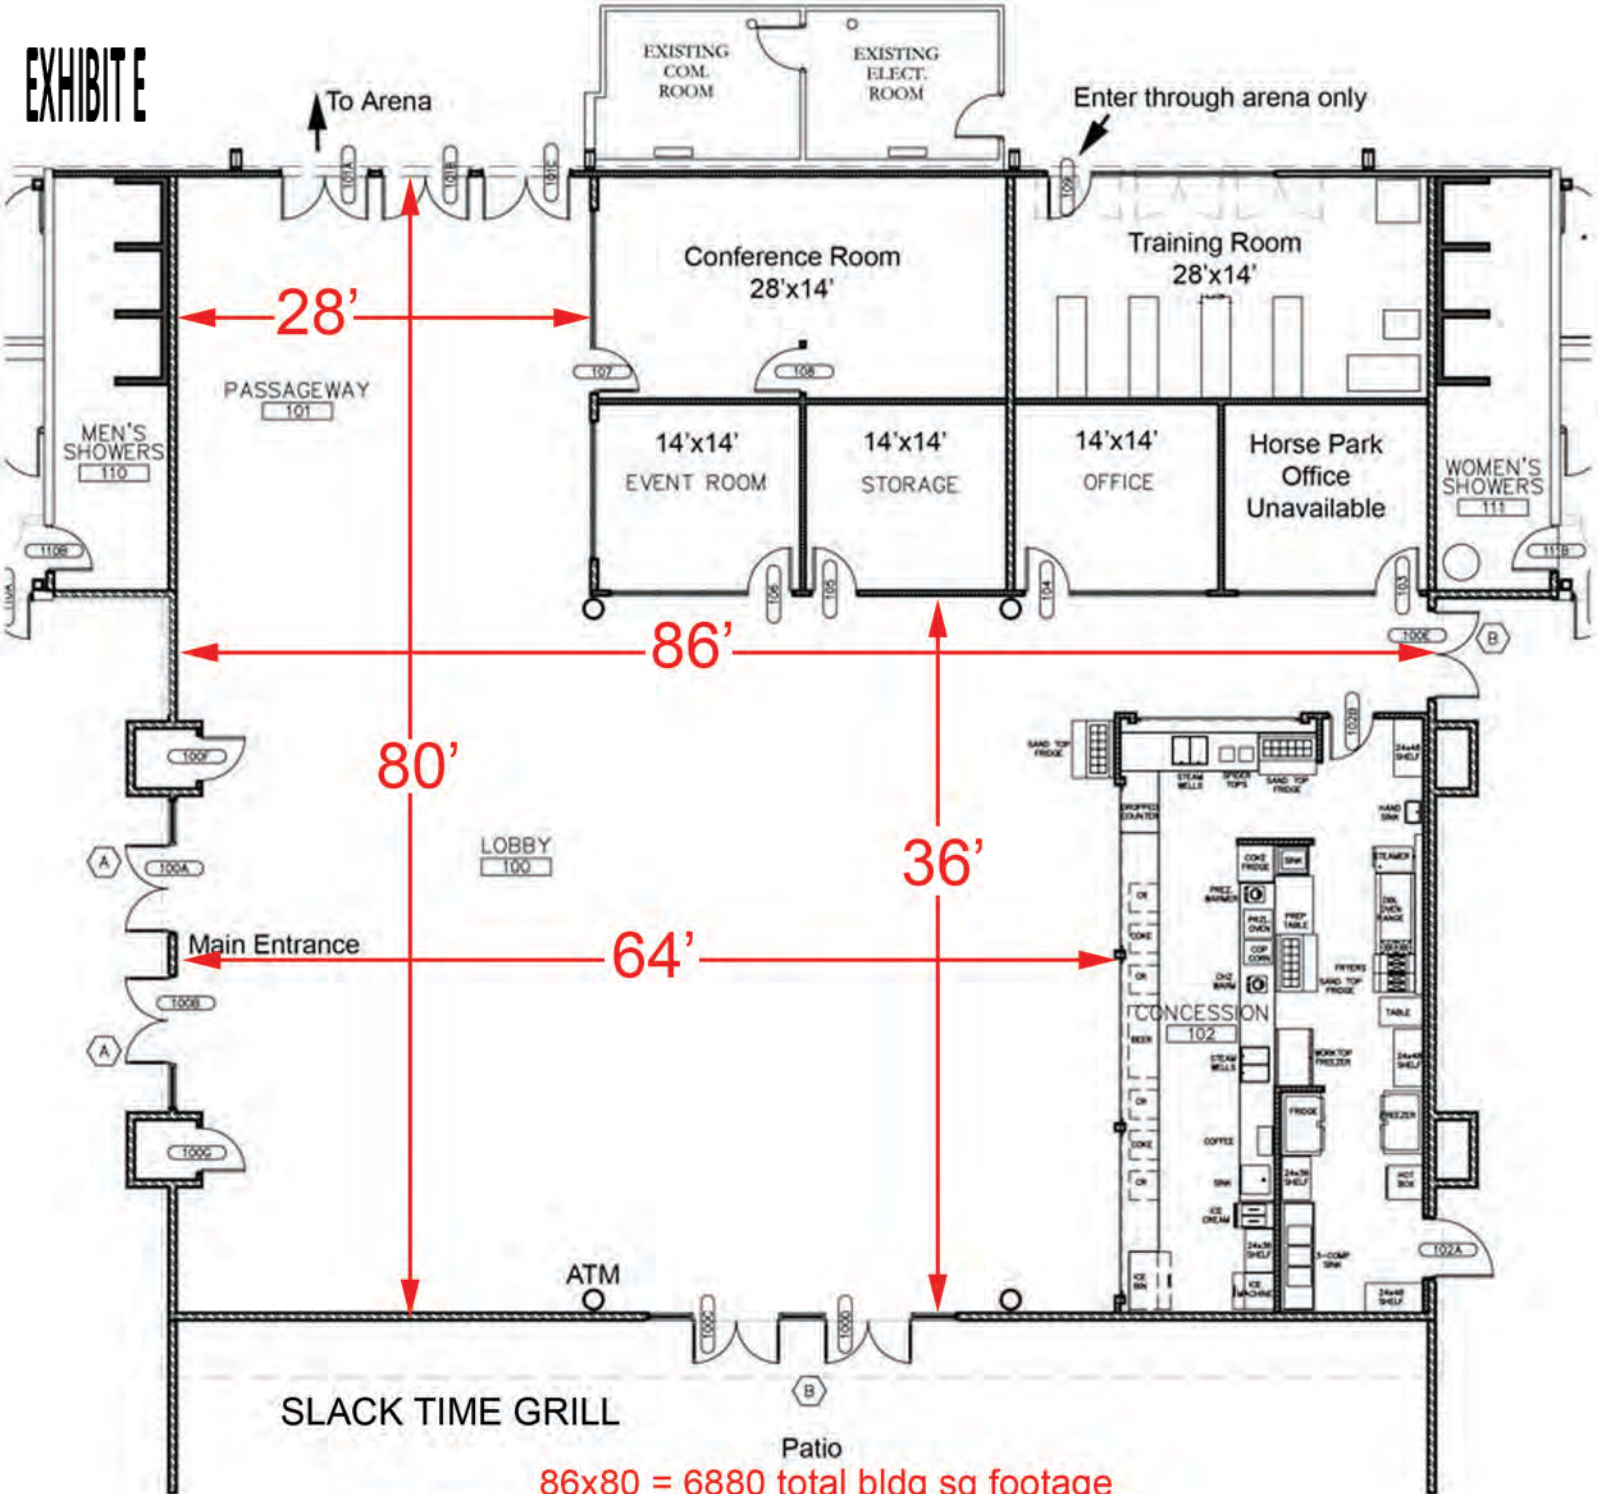

F2
RESERVED SEATING

F3
RESERVED SEATING

RGT

R1
R2
R3
R4

L1
L2
L3
L4
L5

F4
RESERVED SEATING

SOUND MIX
—
LIGHT MIX

F5
RESERVED SEATING

GENERAL ADMISSION

GENERAL ADMISSION

20	21	22	23	24	25	26
13	14	15	16	17	18	19
1	2	3	4	5	6	7
8	9	10	11	12		

BOX SEATS

PATH

LAWN AREA
GENERAL ADMISSION

EXHIBIT E

FORD SPORTS CENTER

Arena 175 x 360

EXHIBIT E

86x80 = 6880 total bldg sq footage
 minus concessions - 924
 minus confrooms -2552
 (+ or -) 3404 usable sq feet