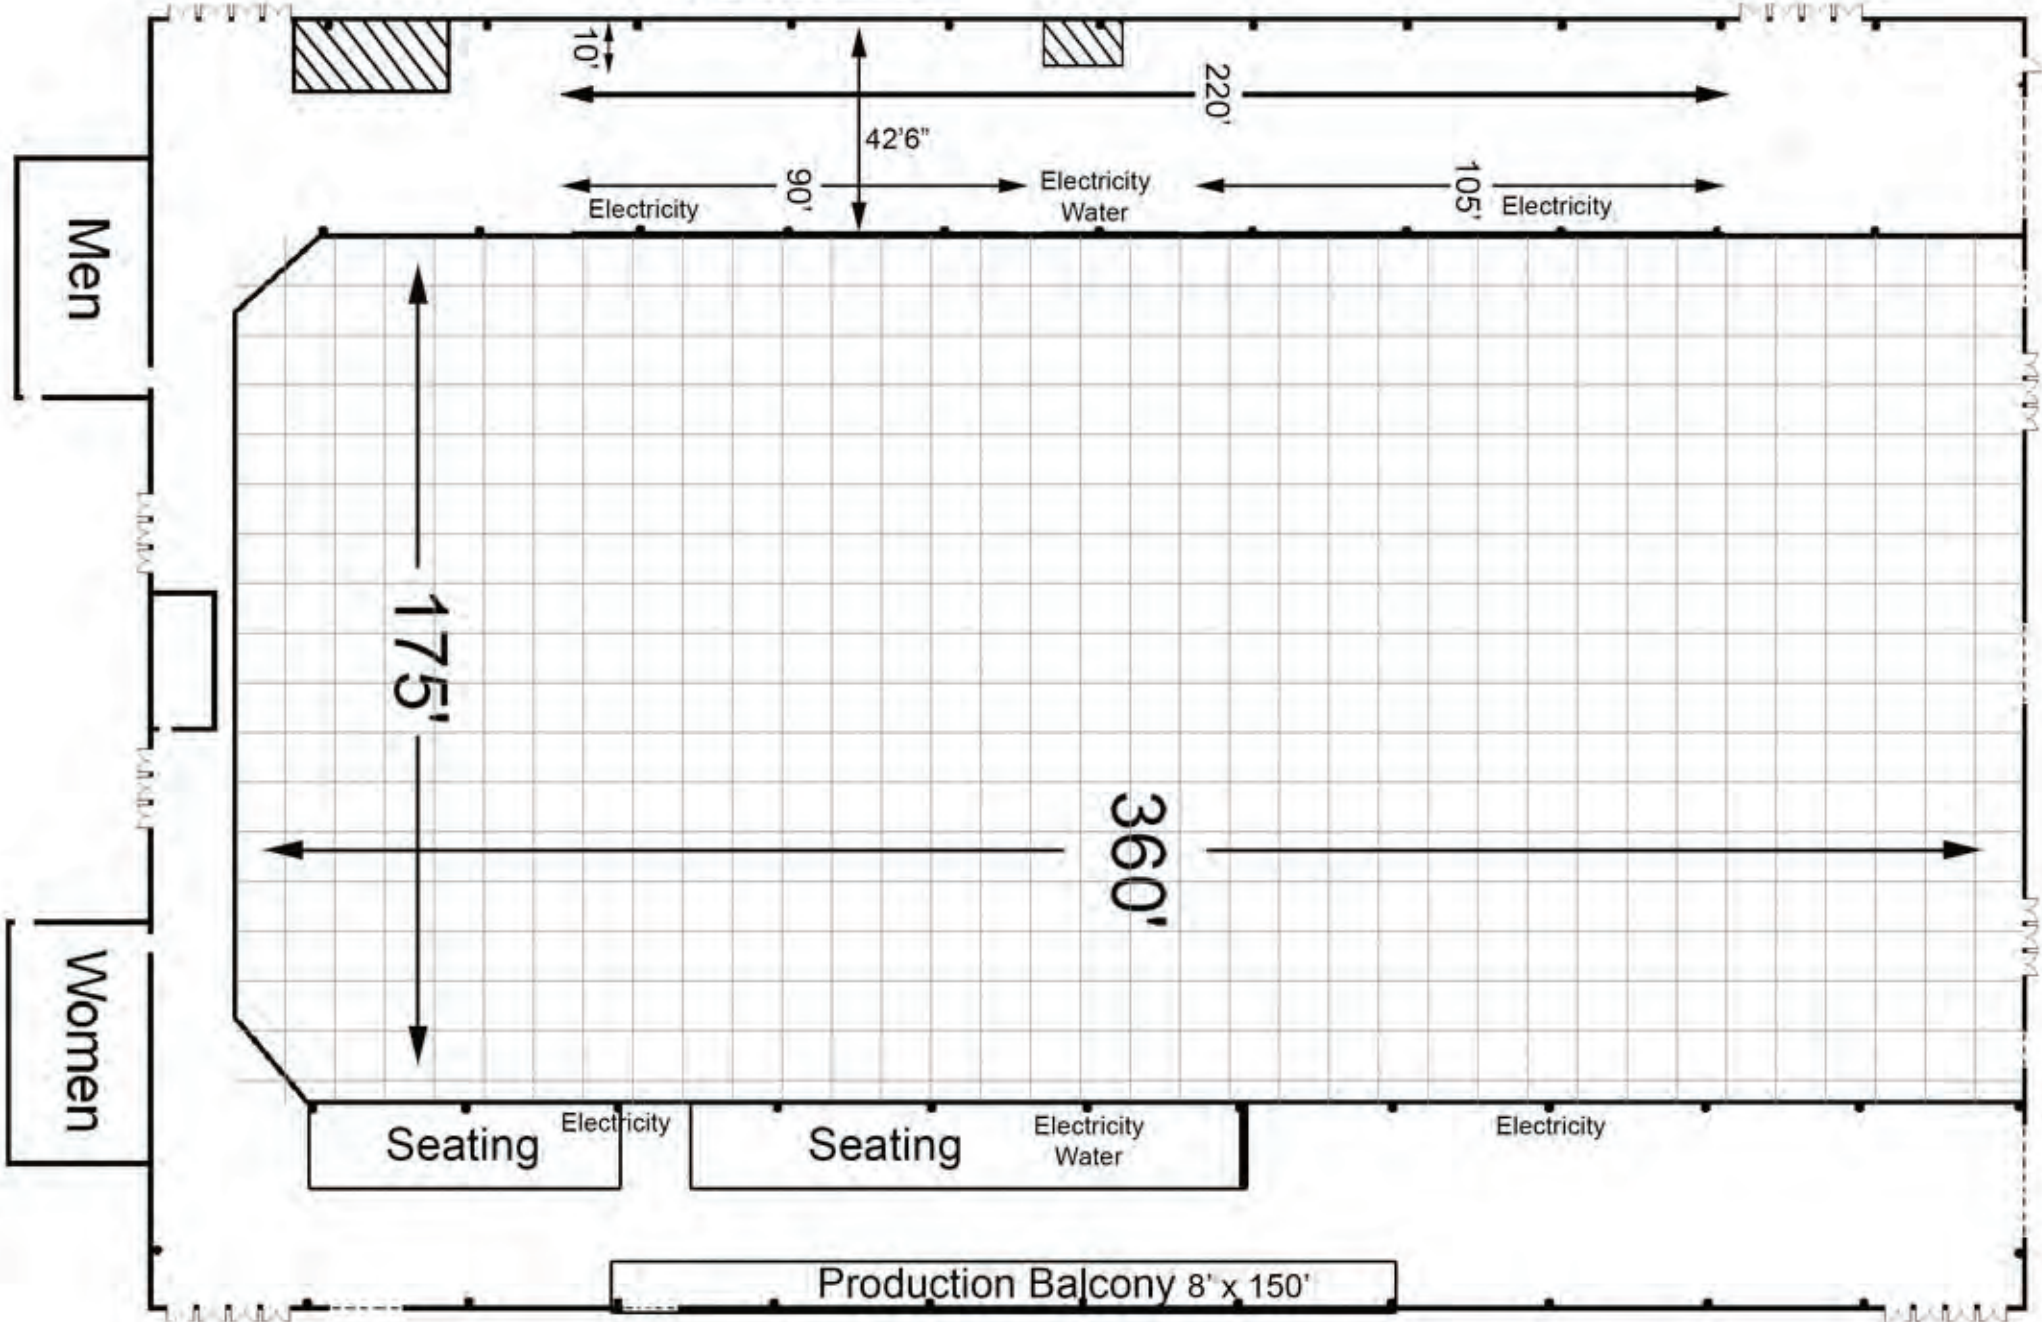

GENERAL ADMISSION

GENERAL ADMISSION

20	21	22	23	24	25	26
13	14	15	16	17	18	19
1	2	3	4	5	6	7
8	9	10	11	12		

BOX SEATS

PATH

LAWN AREA
GENERAL ADMISSION

EXHIBIT E

FORD SPORTS CENTER

Arena 175 x 360

EXHIBIT E

86x80 = 6880 total bldg sq footage
 minus concessions - 924
 minus confrooms -2552
 (+ or -) 3404 usable sq feet