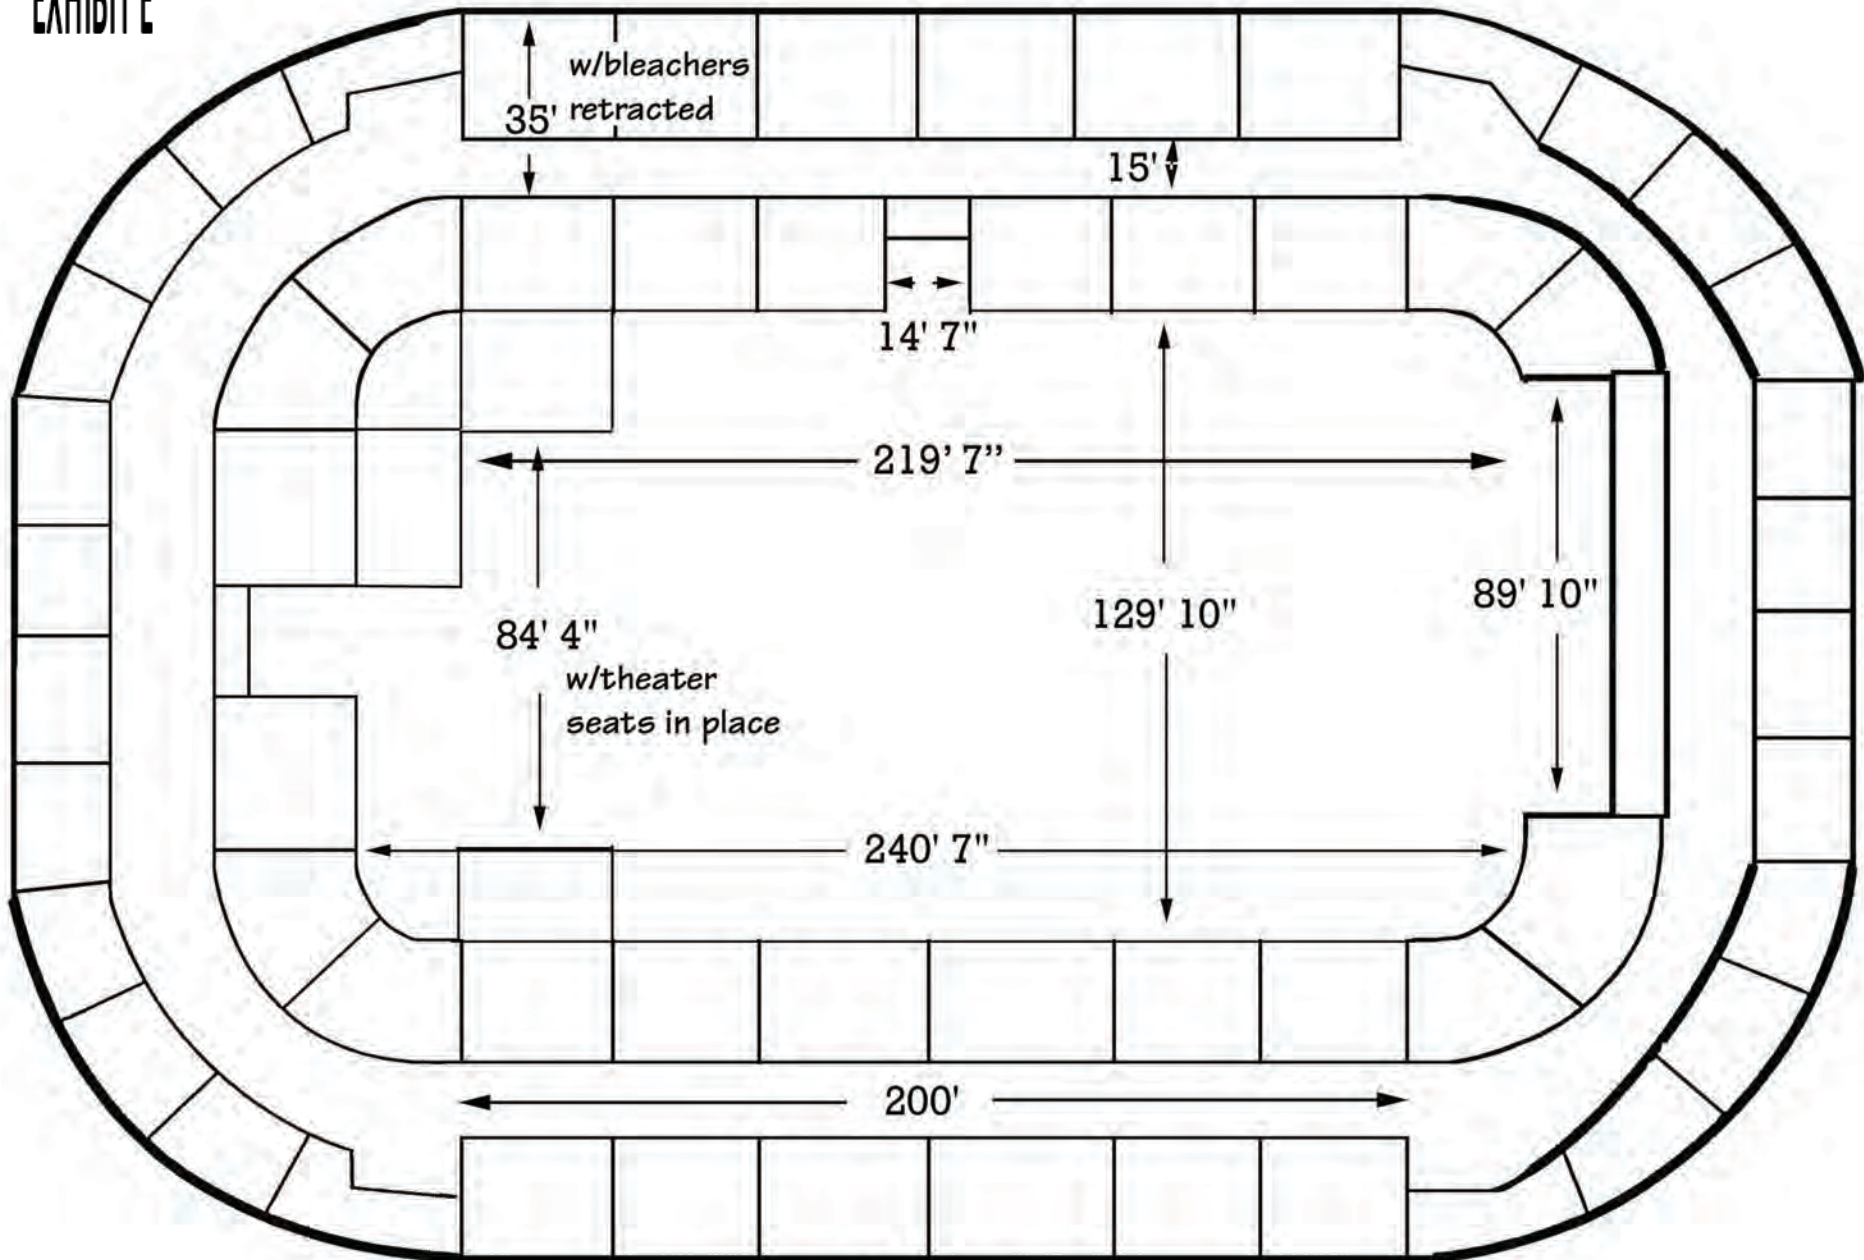

EXHIBIT E

FORD IDAHO CENTER ARENA
CONCOURSE LEVEL

EXHIBIT E

Ford Idaho Center

FORD AMPHITHEATER

STAGE

RESERVED F1 SEATING

LFT

F2
RESERVED SEATING

F3
RESERVED SEATING

RGT

R1
R2
R3
R4

L1
L2
L3
L4
L5

F4
RESERVED SEATING

SOUND MIX
—
LIGHT MIX

F5
RESERVED SEATING

GENERAL ADMISSION

GENERAL ADMISSION

20	21	22	23	24	25	26
13	14	15	16	17	18	19
1	2	3	4	5	6	7
8	9	10	11	12		

BOX SEATS

PATH

LAWN AREA
GENERAL ADMISSION

EXHIBIT E

FORD SPORTS CENTER

Arena 175 x 360

EXHIBIT E

86x80 = 6880 total bldg sq footage
 minus concessions - 924
 minus confrooms -2552
 (+ or -) 3404 usable sq feet