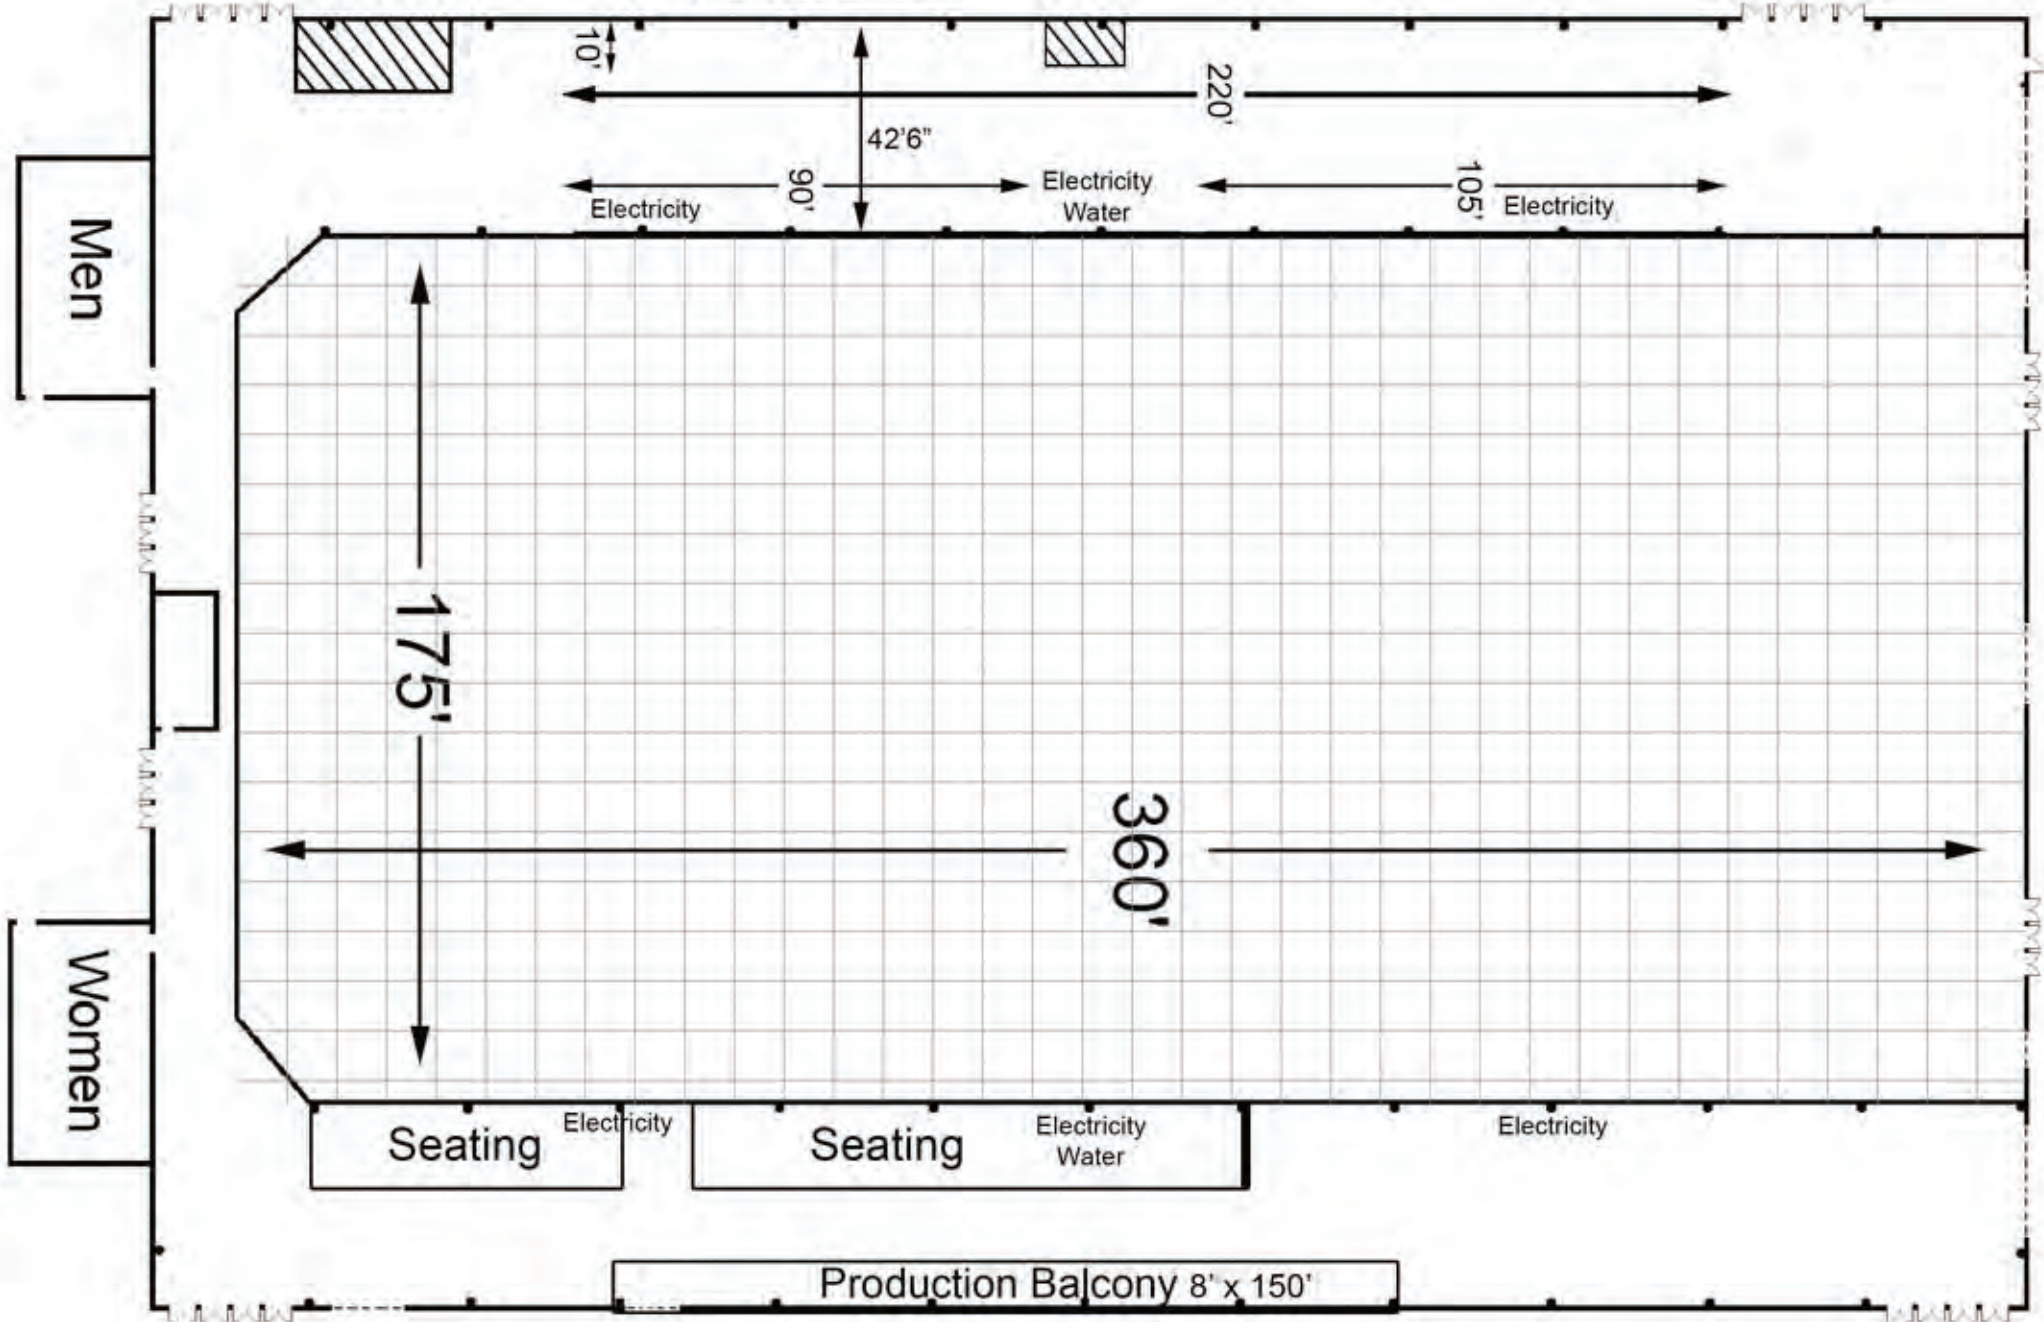

RGT

R1
R2
R3
R4

L1
L2
L3
L4
L5

F4
RESERVED SEATING

SOUND MIX
—
LIGHT MIX

F5
RESERVED SEATING

GENERAL ADMISSION

GENERAL ADMISSION

20	21	22	23	24	25	26
13	14	15	16	17	18	19
1	2	3	4	5	6	7
8	9	10	11	12		

BOX SEATS

PATH

LAWN AREA
GENERAL ADMISSION

EXHIBIT E

FORD SPORTS CENTER

Arena 175 x 360

EXHIBIT E

86x80 = 6880 total bldg sq footage
 minus concessions - 924
 minus confrooms -2552
 (+ or -) 3404 usable sq feet