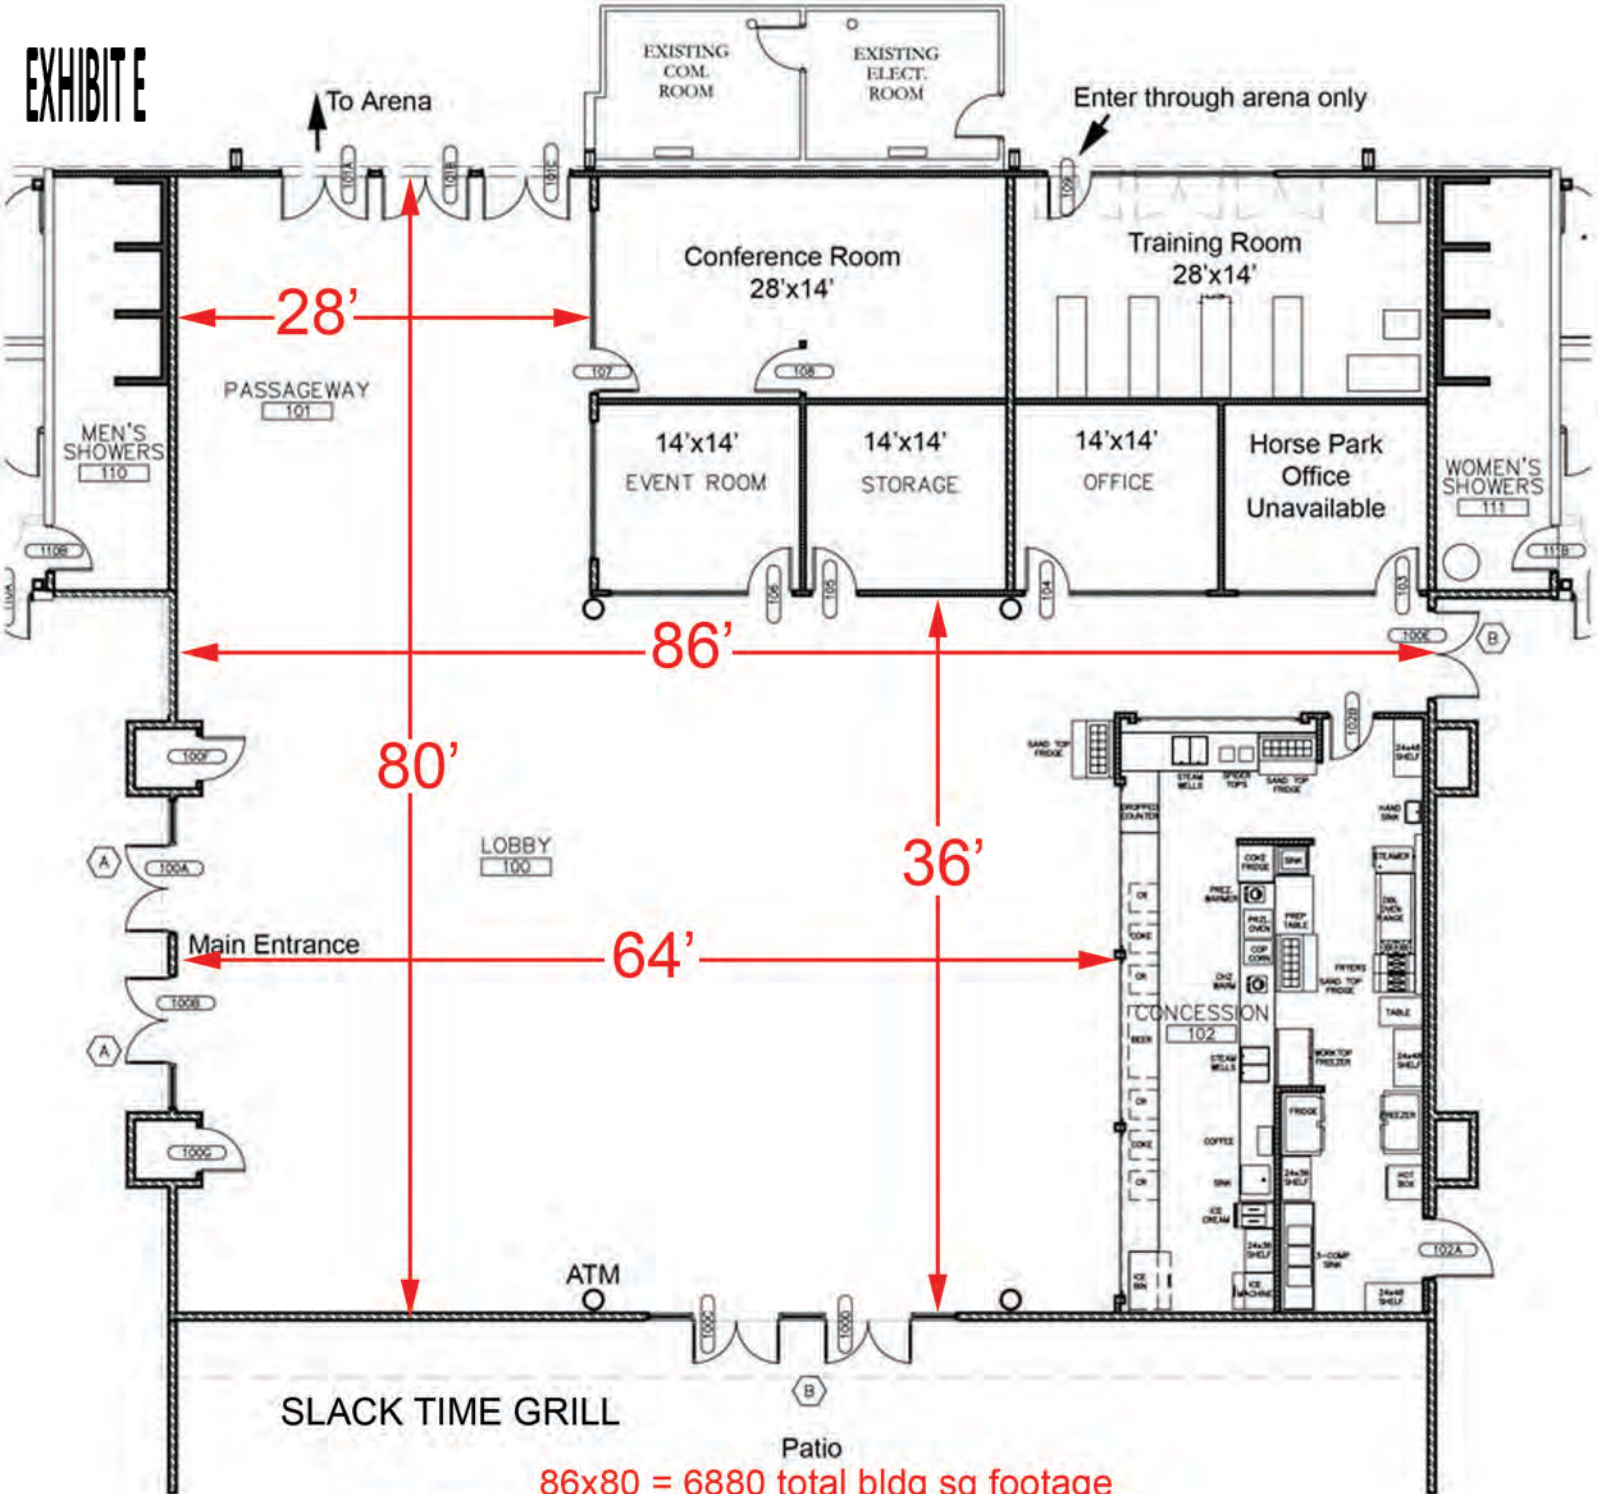

RGT

R1
R2
R3
R4

L1
L2
L3
L4
L5

F4
RESERVED SEATING

SOUND MIX
—
LIGHT MIX

F5
RESERVED SEATING

GENERAL ADMISSION

GENERAL ADMISSION

20	21	22	23	24	25	26
13	14	15	16	17	18	19
1	2	3	4	5	6	7
8	9	10	11	12		

BOX SEATS

PATH

LAWN AREA
GENERAL ADMISSION

EXHIBIT E

FORD SPORTS CENTER

Arena 175 x 360

EXHIBIT E

86x80 = 6880 total bldg sq footage
 minus concessions - 924
 minus confrooms -2552
 (+ or -) 3404 usable sq feet