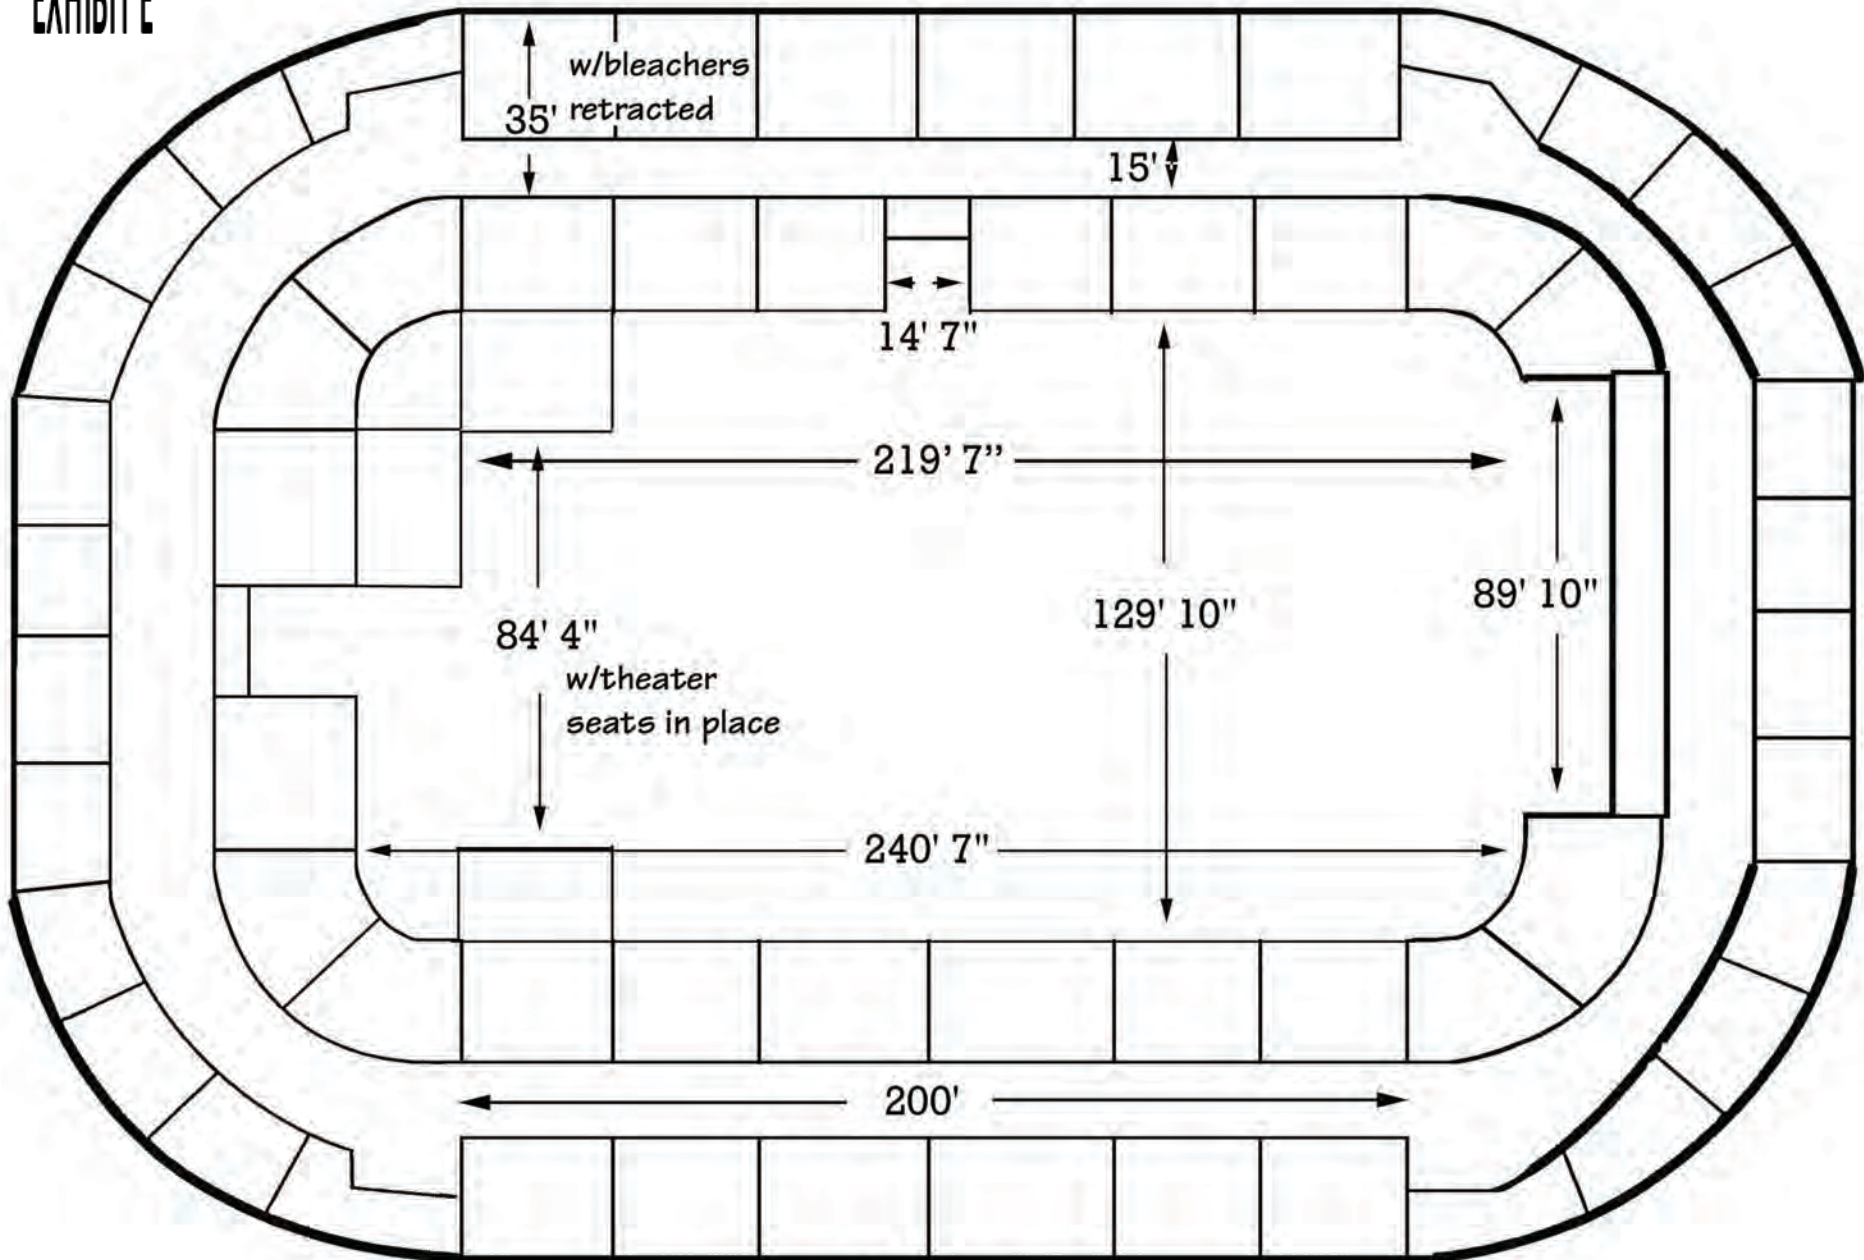

EXHIBIT E

Ford Idaho Center

FORD AMPHITHEATER

STAGE

RESERVED F1 SEATING

LFT

F2
RESERVED SEATING

F3
RESERVED SEATING

RGT

R1
R2
R3
R4

L1
L2
L3
L4
L5

F4
RESERVED SEATING

SOUND MIX
—
LIGHT MIX

F5
RESERVED SEATING

GENERAL ADMISSION

GENERAL ADMISSION

20	21	22	23	24	25	26
13	14	15	16	17	18	19
1	2	3	4	5	6	7
8	9	10	11	12		

BOX SEATS

PATH

LAWN AREA
GENERAL ADMISSION

EXHIBIT E

FORD SPORTS CENTER

Arena 175 x 360

EXHIBIT E

86x80 = 6880 total bldg sq footage
 minus concessions - 924
 minus confrooms -2552
 (+ or -) 3404 usable sq feet