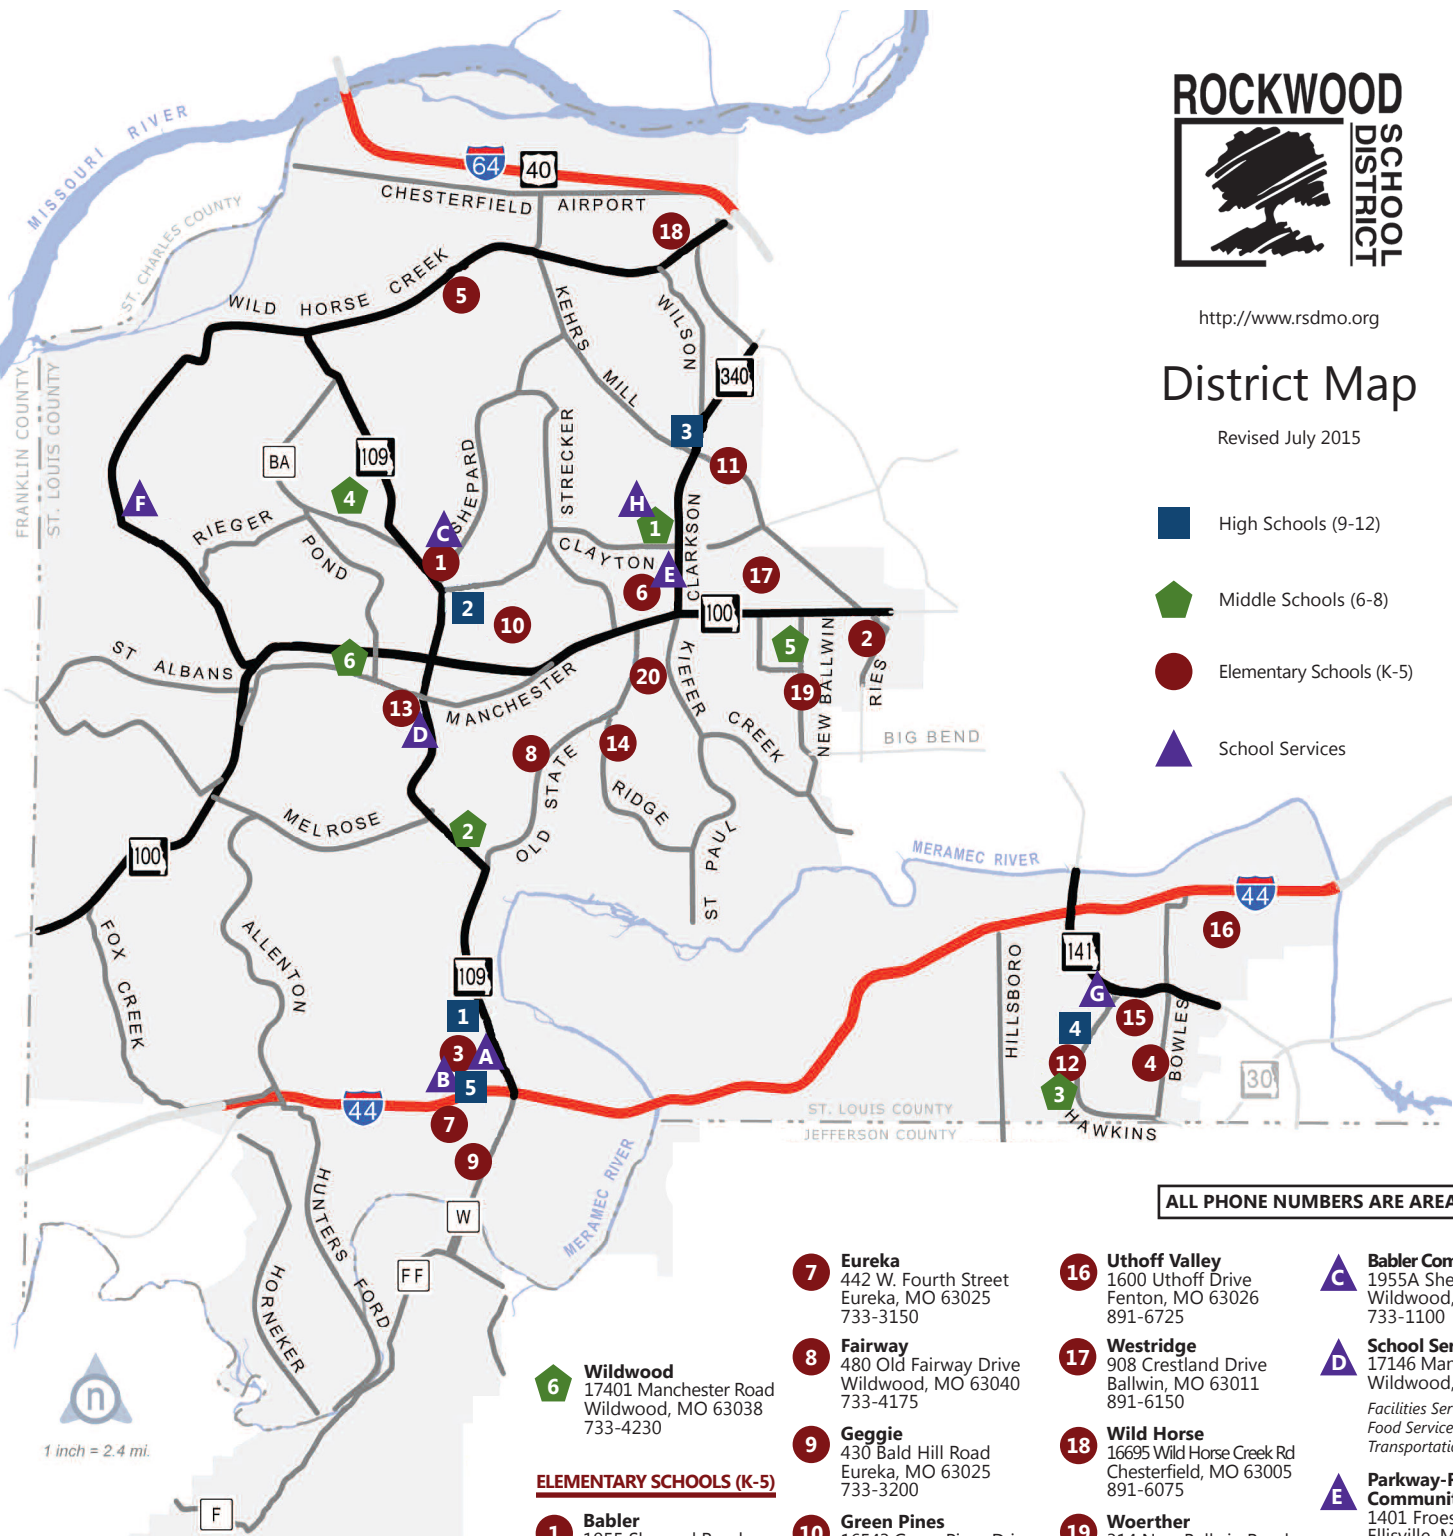

<http://www.rsdmo.org>

District Map

Revised July 2015

- High Schools (9-12)
- ◆ Middle Schools (6-8)
- Elementary Schools (K-5)
- ▲ School Services

ALL PHONE NUMBERS ARE AREA CODE 636

HIGH SCHOOLS (9-12)

- 1 Eureka**
4525 Highway 109
Eureka, MO 63025
733-3100
- 2 Lafayette**
17050 Clayton Road
Wildwood MO 63011
733-4100
- 3 Marquette**
2351 Clarkson Road
Chesterfield, MO 63017
891-6000
- 4 Rockwood Summit**
1780 Hawkins Road
Fenton, MO 63026
891-6800
- 5 Individualized Learning Center**
500 N. Central Avenue
Eureka, MO 63025
733-2100