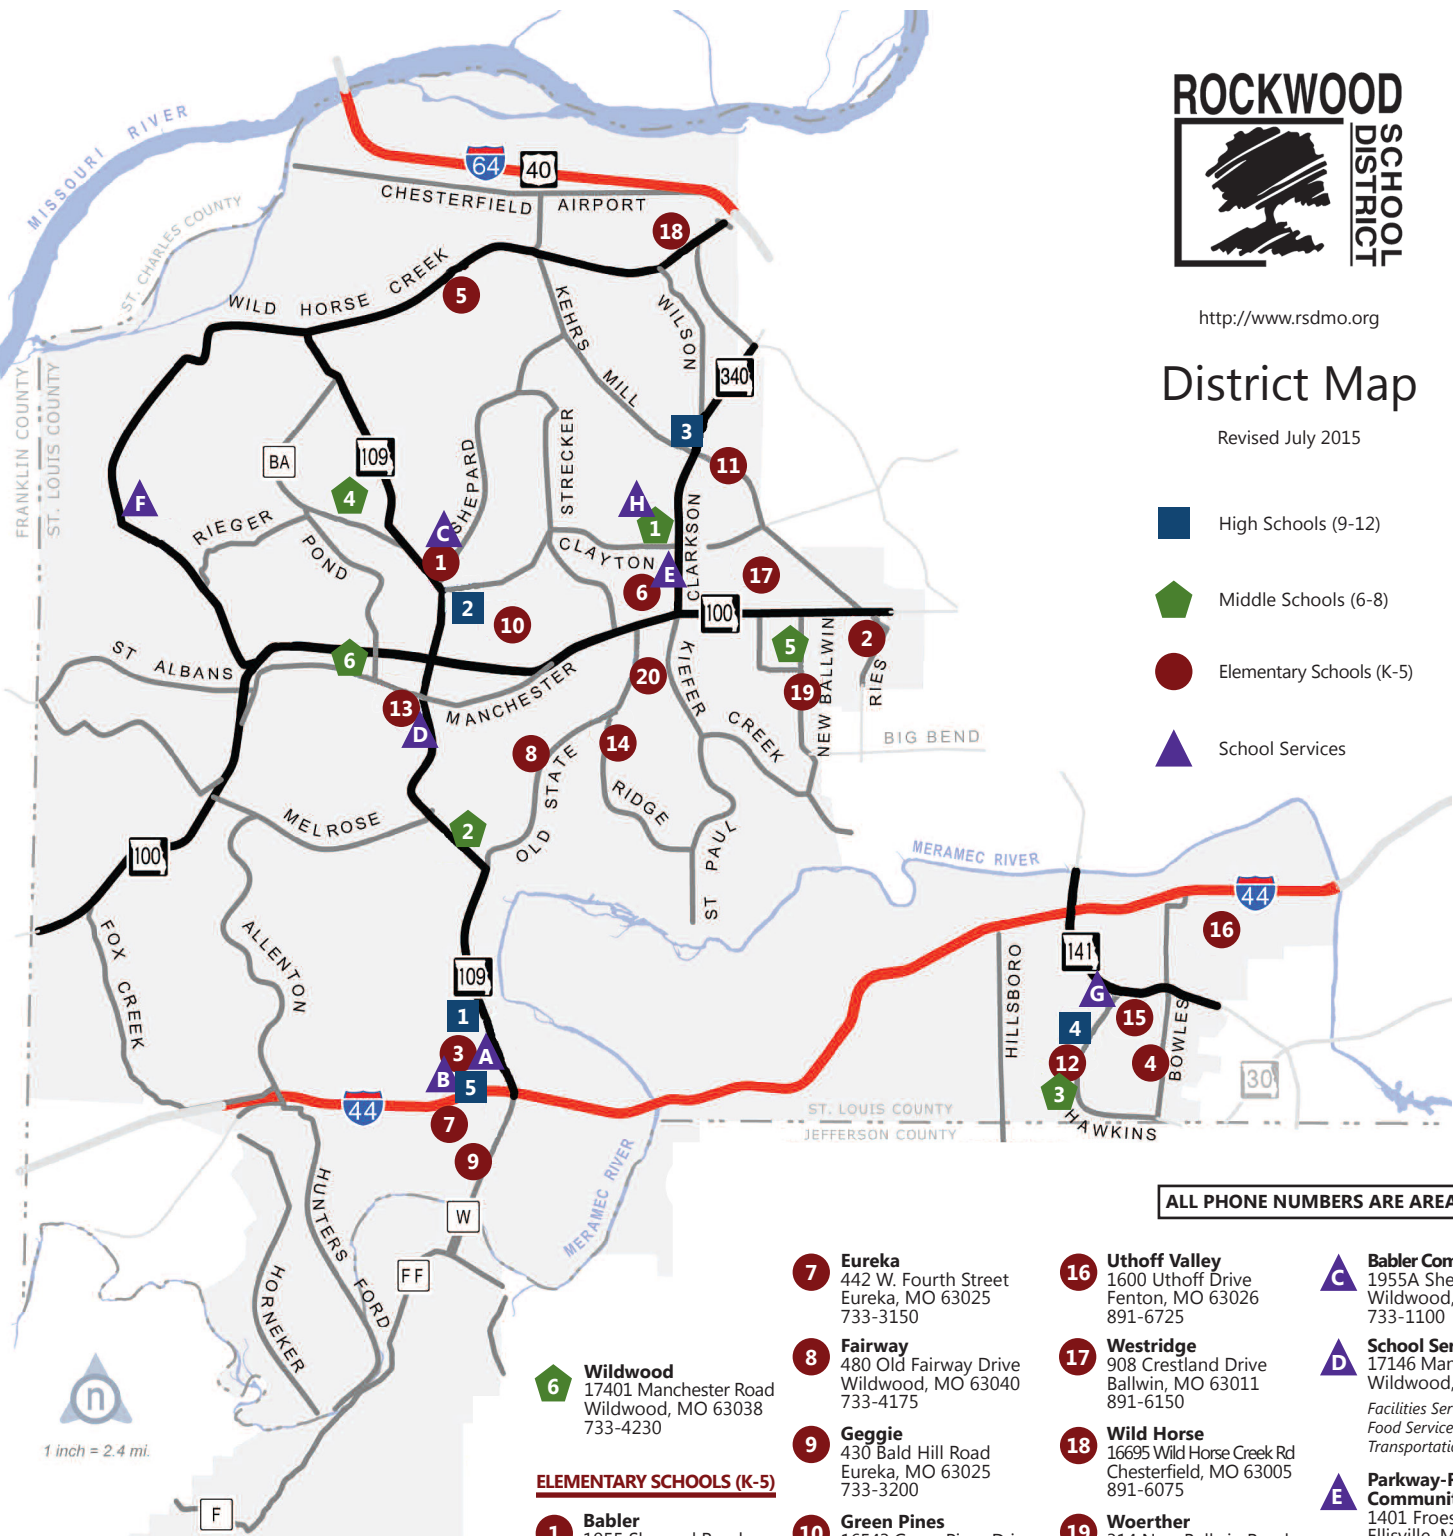

# District Map

Revised July 2015

- High Schools (9-12)
- ◆ Middle Schools (6-8)
- Elementary Schools (K-5)
- ▲ School Services

**ALL PHONE NUMBERS ARE AREA CODE 636**