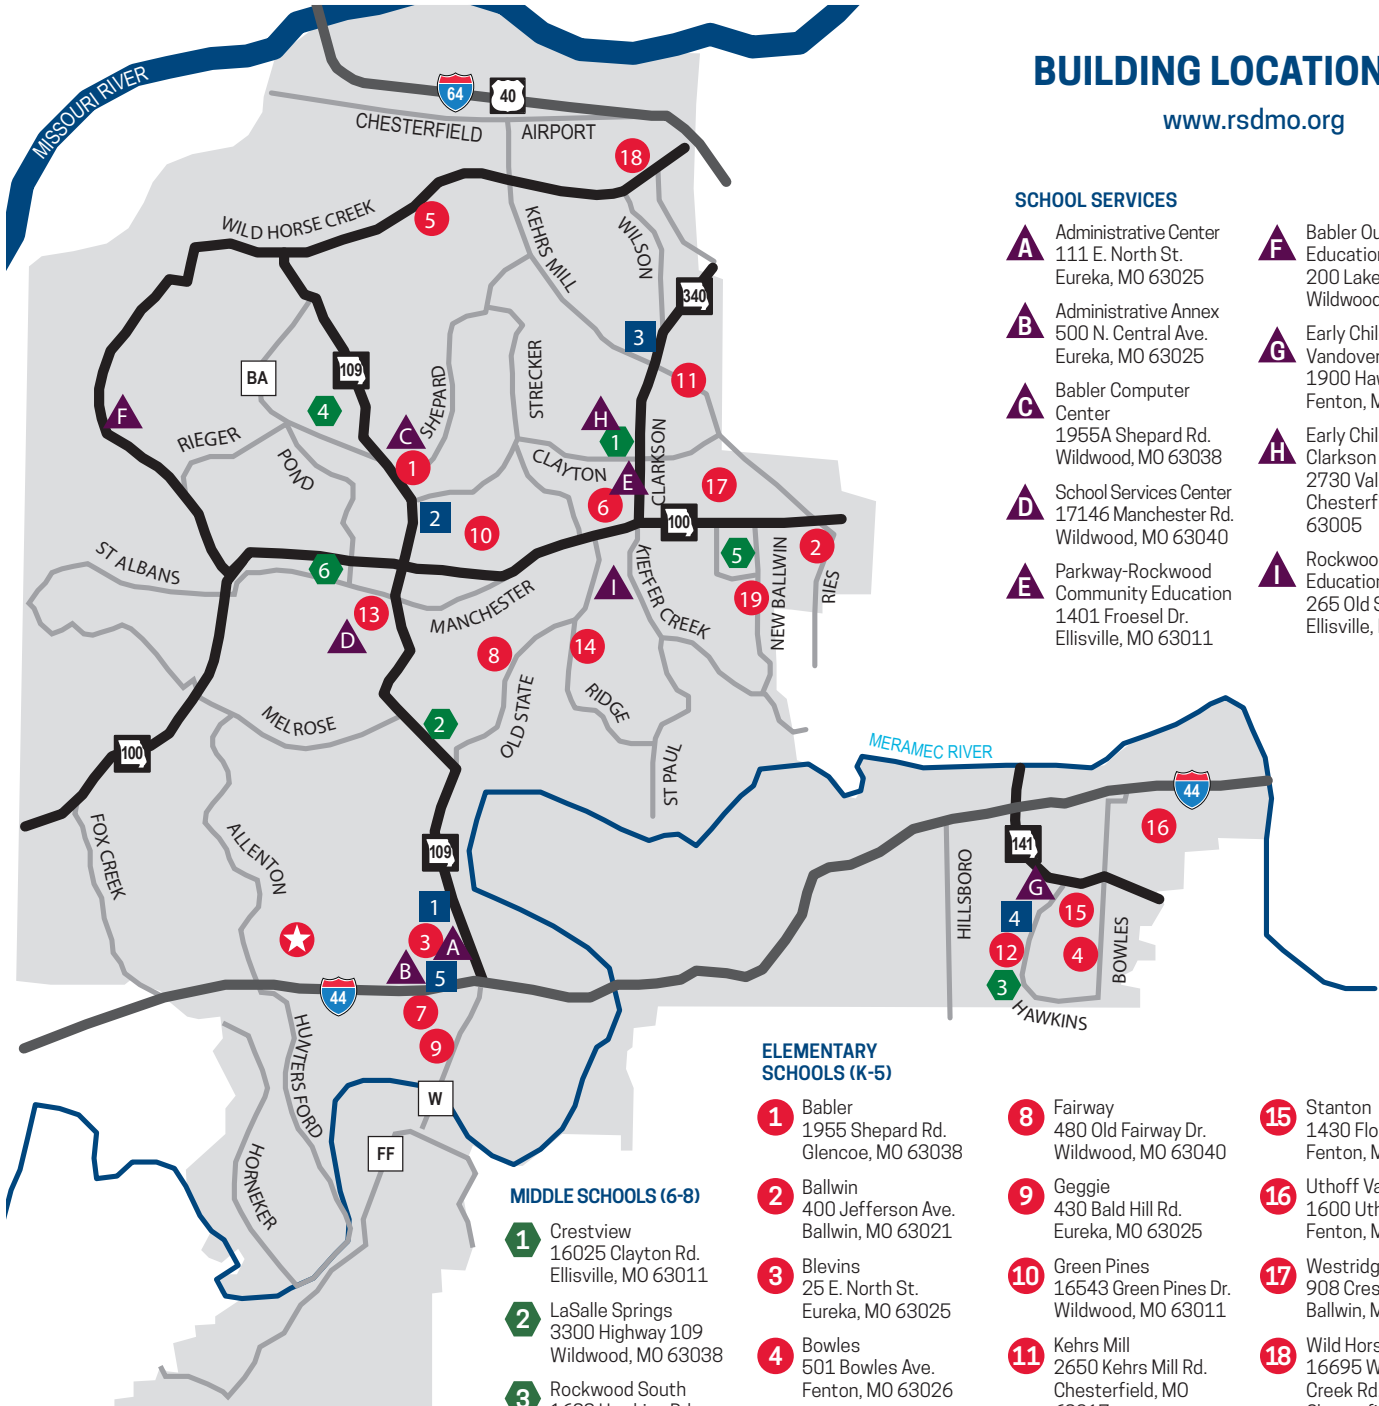

# ROCKWOOD SCHOOL DISTRICT

## BUILDING LOCATION MAP

[www.rsdmo.org](http://www.rsdmo.org)

### SCHOOL SERVICES

- A** Administrative Center  
111 E. North St.  
Eureka, MO 63025
- B** Administrative Annex  
500 N. Central Ave.  
Eureka, MO 63025
- C** Babler Computer Center  
1955A Shepard Rd.  
Wildwood, MO 63038
- D** School Services Center  
17146 Manchester Rd.  
Wildwood, MO 63040
- E** Parkway-Rockwood Community Education  
1401 Froesel Dr.  
Ellisville, MO 63011
- F** Babler Outdoor Education Center  
200 Lake Rd.  
Wildwood, MO 63005
- G** Early Childhood - Vandover Campus  
1900 Hawkins Rd.  
Fenton, MO 63026
- H** Early Childhood - Clarkson Valley  
2730 Valley Rd.  
Chesterfield, MO 63005
- I** Rockwood Gifted Education  
265 Old State Rd.  
Ellisville, MO 63021

### HIGH SCHOOLS (9-12)

- 1** Eureka  
4525 Highway 109  
Eureka, MO 63025
- 2** Lafayette  
17050 Clayton Rd.  
Wildwood, MO 63011
- 3** Marquette  
2351 Clarkson Rd.  
Chesterfield, MO 63017
- 4** Rockwood Summit  
1780 Hawkins Rd.  
Fenton, MO 63026
- 5** Individualized Learning Center  
500 N. Central Ave.  
Eureka, MO 63025