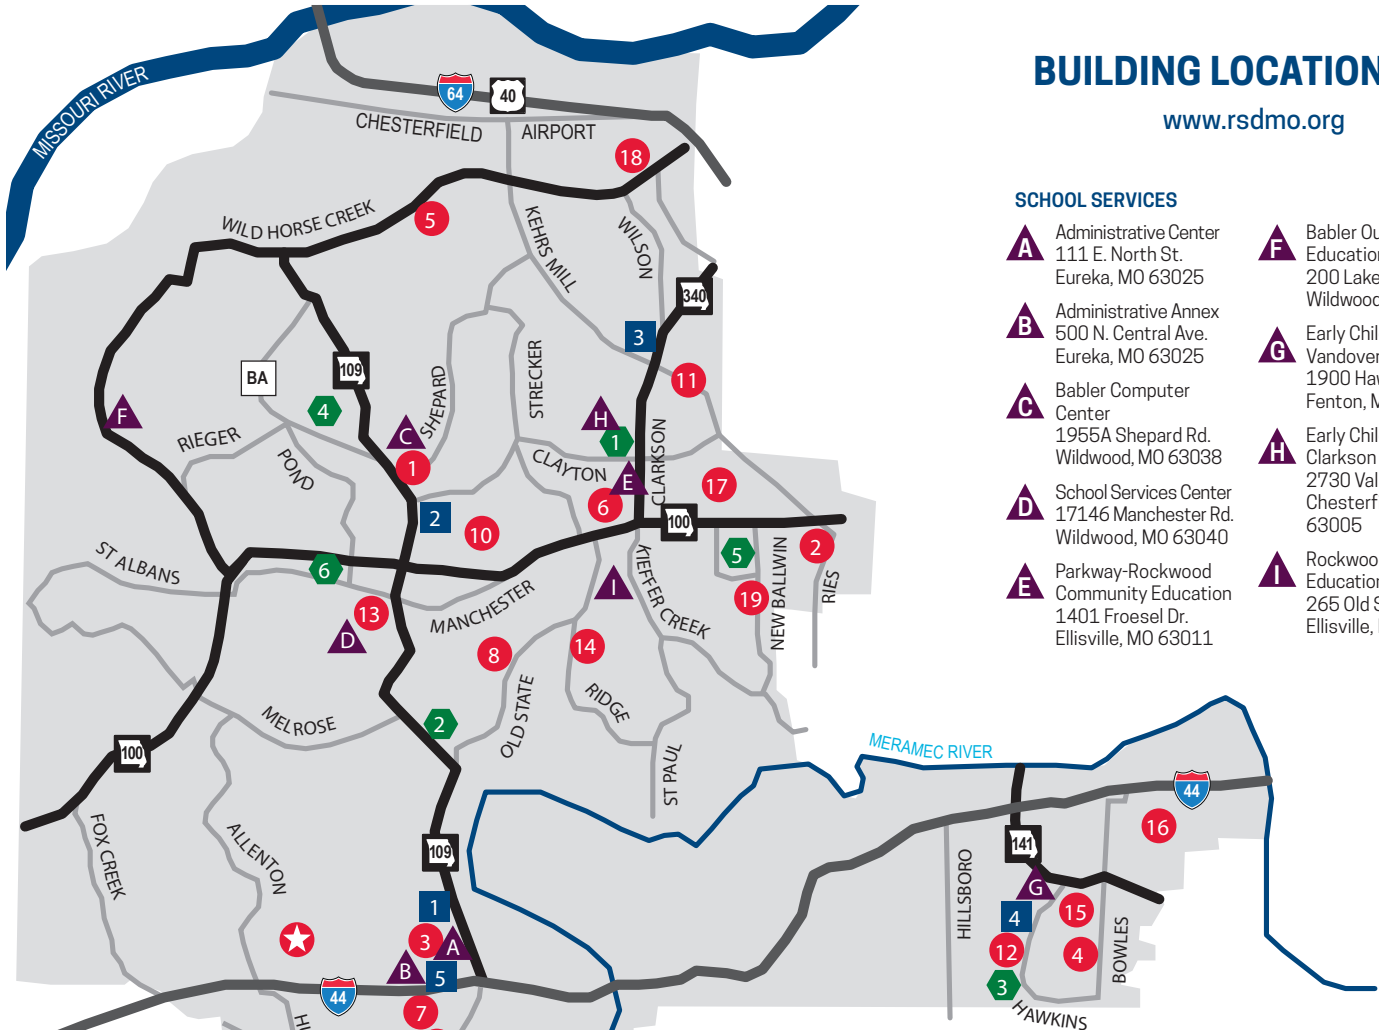

# ROCKWOOD SCHOOL DISTRICT

## BUILDING LOCATION MAP

[www.rsdmo.org](http://www.rsdmo.org)

### SCHOOL SERVICES

- A** Administrative Center  
111 E. North St.  
Eureka, MO 63025
- B** Administrative Annex  
500 N. Central Ave.  
Eureka, MO 63025
- C** Babler Computer Center  
1955A Shepard Rd.  
Wildwood, MO 63038
- D** School Services Center  
17146 Manchester Rd.  
Wildwood, MO 63040
- E** Parkway-Rockwood Community Education  
1401 Froesel Dr.  
Ellisville, MO 63011
- F** Babler Outdoor Education Center  
200 Lake Rd.  
Wildwood, MO 63005
- G** Early Childhood - Vandover Campus  
1900 Hawkins Rd.  
Fenton, MO 63026
- H** Early Childhood - Clarkson Valley  
2730 Valley Rd.  
Chesterfield, MO 63005
- I** Rockwood Gifted Education  
265 Old State Rd.  
Ellisville, MO 63021

### HIGH SCHOOLS (9-12)

- 1** Eureka  
4525 Highway 109  
Eureka, MO 63025
- 2** Lafayette  
17050 Clayton Rd.  
Wildwood, MO 63011
- 3** Marquette  
2351 Clarkson Rd.  
Chesterfield, MO 63017
- 4** Rockwood Summit  
1780 Hawkins Rd.  
Fenton, MO 63026
- 5** Individualized Learning Center  
500 N. Central Ave.  
Eureka, MO 63025