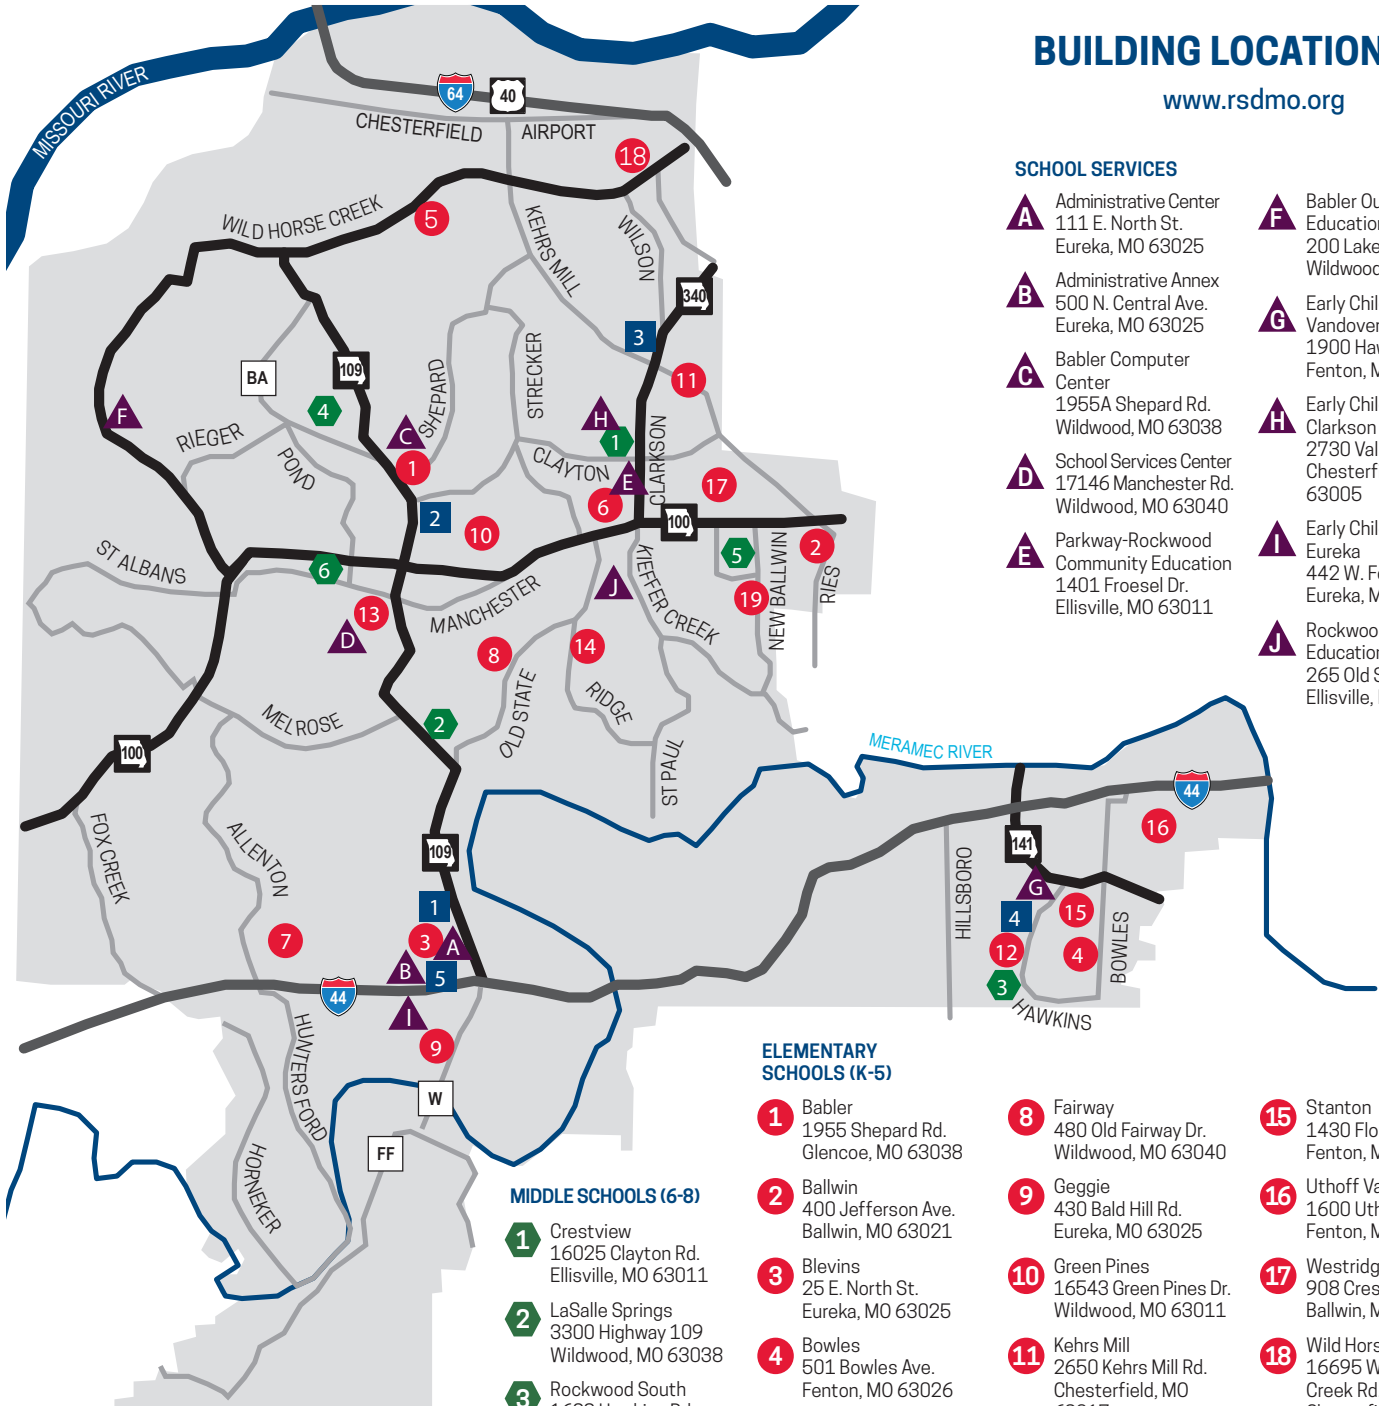

ROCKWOOD SCHOOL DISTRICT

BUILDING LOCATION MAP

www.rsdmo.org

SCHOOL SERVICES

- A** Administrative Center
111 E. North St.
Eureka, MO 63025
- B** Administrative Annex
500 N. Central Ave.
Eureka, MO 63025
- C** Babler Computer Center
1955A Shepard Rd.
Wildwood, MO 63038
- D** School Services Center
17146 Manchester Rd.
Wildwood, MO 63040
- E** Parkway-Rockwood Community Education
1401 Froesel Dr.
Ellisville, MO 63011
- F** Babler Outdoor Education Center
200 Lake Rd.
Wildwood, MO 63005
- G** Early Childhood - Vandover
1900 Hawkins Rd.
Fenton, MO 63026
- H** Early Childhood - Clarkson Valley
2730 Valley Rd.
Chesterfield, MO 63005
- I** Early Childhood - Eureka
442 W. Fourth St.
Eureka, MO 63025
- J** Rockwood Gifted Education
265 Old State Rd.
Ellisville, MO 63021

ELEMENTARY SCHOOLS (K-5)

- 1** Babler
1955 Shepard Rd.
Glencoe, MO 63038
- 2** Ballwin
400 Jefferson Ave.
Ballwin, MO 63021
- 3** Blevins
25 E. North St.
Eureka, MO 63025
- 4** Bowles
501 Bowles Ave.
Fenton, MO 63026
- 5** Chesterfield
17700 Wild Horse Creek Rd.
Chesterfield, MO 63005
- 6** Ellisville
1425 Froesel Dr.
Ellisville, MO 63011
- 7** Eureka
5350 Rockwood Arbor Dr.
Eureka, MO 63025
- 8** Fairway
480 Old Fairway Dr.
Wildwood, MO 63040
- 9** Geggie
430 Bald Hill Rd.
Eureka, MO 63025
- 10** Green Pines
16543 Green Pines Dr.
Wildwood, MO 63011
- 11** Kehrs Mill
2650 Kehrs Mill Rd.
Chesterfield, MO 63017
- 12** Kellison
1626 Hawkins Rd.
Fenton, MO 63026
- 13** Pond
17200 Manchester Rd.
Wildwood, MO 63040
- 14** Ridge Meadows
777 Ridge Rd.
Ellisville, MO 63021
- 15** Stanton
1430 Flora Del Dr.
Fenton, MO 63026
- 16** Uthoff Valley
1600 Uthoff Dr.
Fenton, MO 63026
- 17** Westridge
908 Crestland Dr.
Ballwin, MO 63011
- 18** Wild Horse
16695 Wild Horse Creek Rd.
Chesterfield, MO 63005
- 19** Woerther
314 New Ballwin Rd.
Ballwin, MO 63021