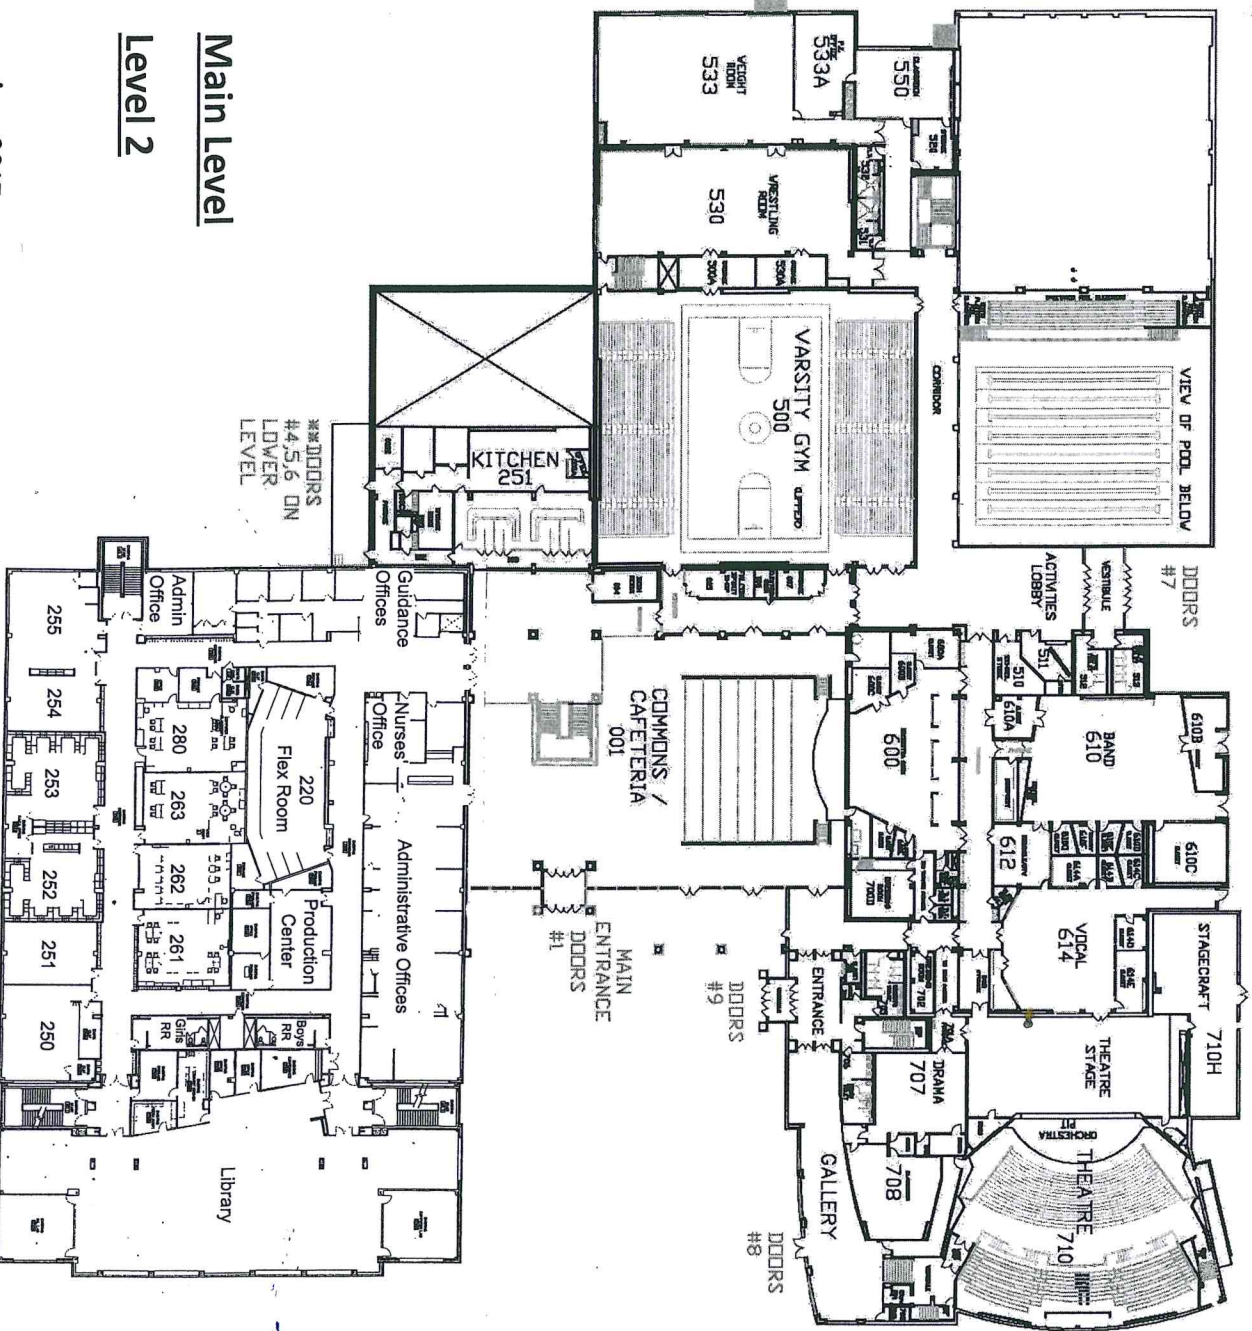

Rockwood Summit High School Map

Main Level
Level 2

Aug. 2017

Room Number Guide

- 100s — 1st floor (lower level), Academic Tower
- Lang, Arts, Social Studies, World Lang, SSD
- 200s — 2nd floor (main level), Academic Tower
- Offices, FACS, Library, Flex room, Math, Science
- 300s — 3rd floor (upper level) Academic Tower
- Business, Journalism, Math, Science
- 400s — 1st floor (lower level)
- Ind. Tech & PE
- 500s — 2nd floor (main level)
- Driver's Ed, PE
- 600s — 2nd floor (main level)
- Music
- 700s — 2nd floor (main level)
- Drama & Theater
- 800s — 3rd floor (upper level above theater)
- Art