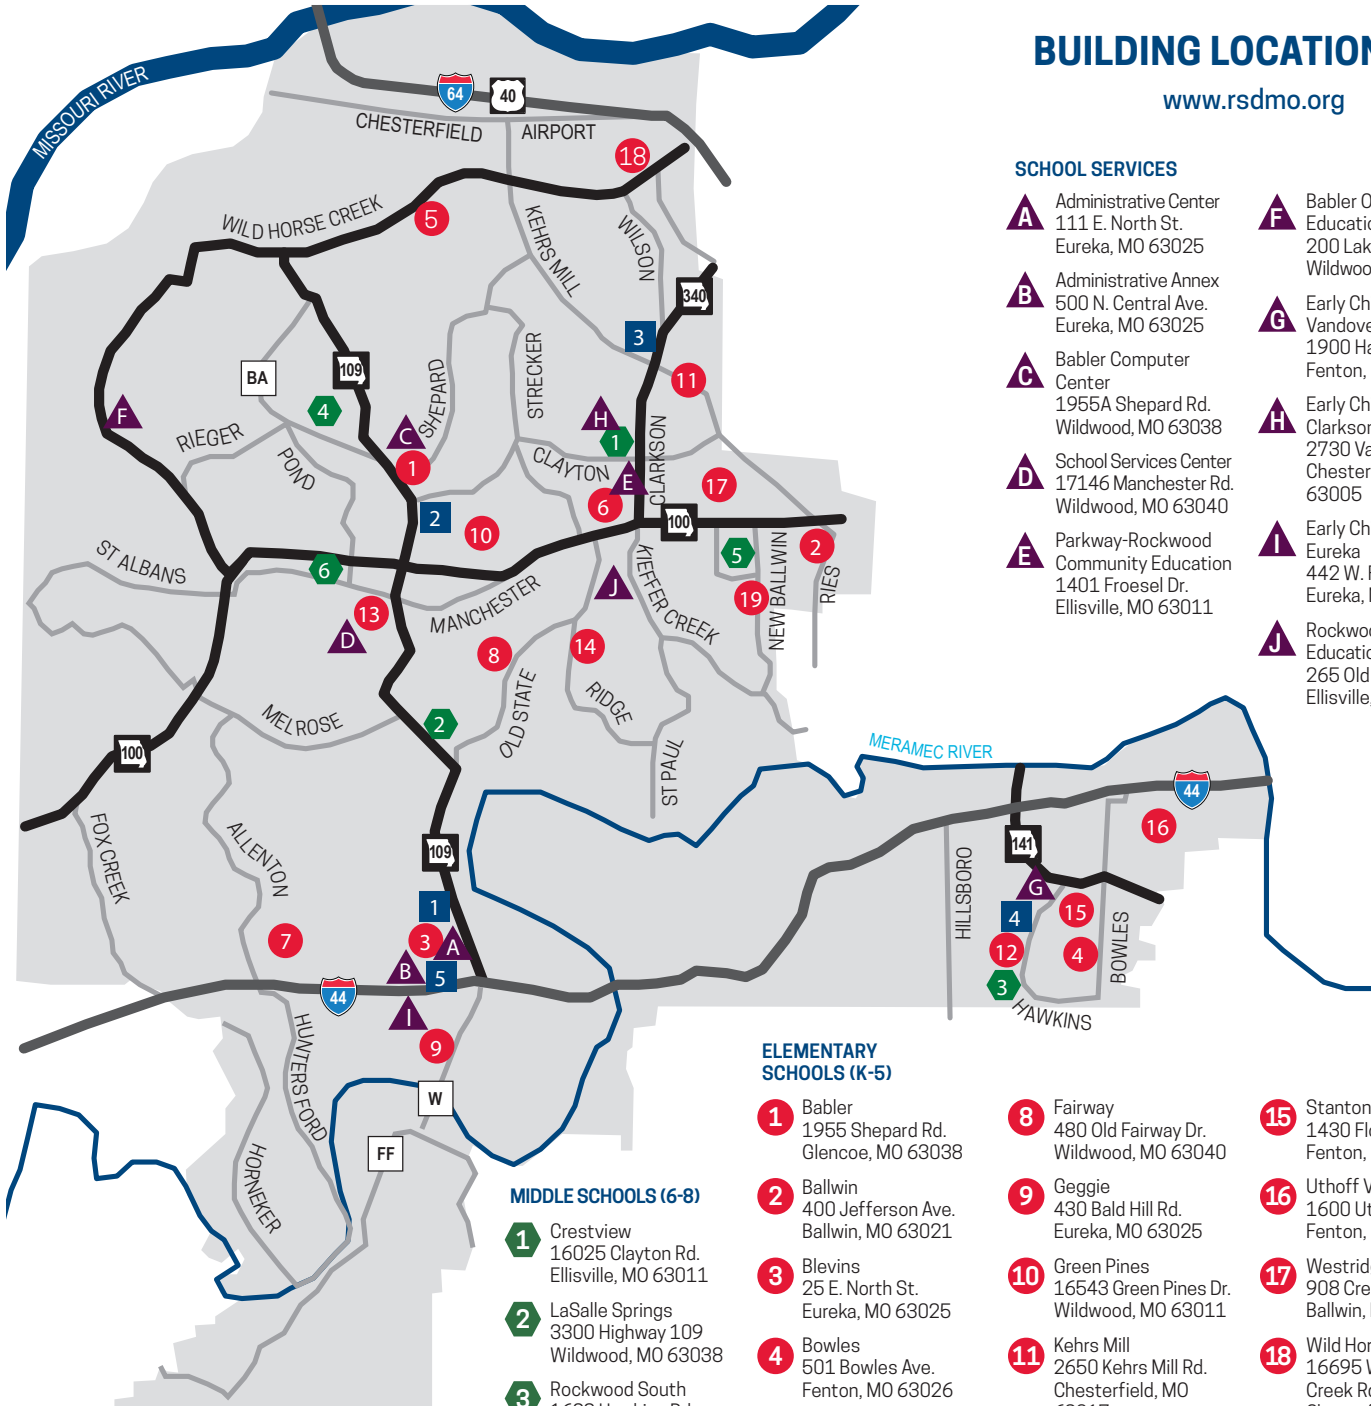

ROCKWOOD SCHOOL DISTRICT

BUILDING LOCATION MAP

www.rsdmo.org

SCHOOL SERVICES

- A** Administrative Center
111 E. North St.
Eureka, MO 63025
- B** Administrative Annex
500 N. Central Ave.
Eureka, MO 63025
- C** Babler Computer Center
1955A Shepard Rd.
Wildwood, MO 63038
- D** School Services Center
17146 Manchester Rd.
Wildwood, MO 63040
- E** Parkway-Rockwood Community Education
1401 Froesel Dr.
Ellisville, MO 63011
- F** Babler Outdoor Education Center
200 Lake Rd.
Wildwood, MO 63005
- G** Early Childhood - Vandover
1900 Hawkins Rd.
Fenton, MO 63026
- H** Early Childhood - Clarkson Valley
2730 Valley Rd.
Chesterfield, MO 63005
- I** Early Childhood - Eureka
442 W. Fourth St.
Eureka, MO 63025
- J** Rockwood Gifted Education
265 Old State Rd.
Ellisville, MO 63021

ELEMENTARY SCHOOLS (K-5)

- 1** Babler
1955 Shepard Rd.
Glencoe, MO 63038
- 2** Ballwin
400 Jefferson Ave.
Ballwin, MO 63021
- 3** Blevins
25 E. North St.
Eureka, MO 63025
- 4** Bowles
501 Bowles Ave.
Fenton, MO 63026
- 5** Chesterfield
17700 Wild Horse Creek Rd.
Chesterfield, MO 63005
- 6** Ellisville
1425 Froesel Dr.
Ellisville, MO 63011
- 7** Eureka
5350 Rockwood Arbor Dr.
Eureka, MO 63025
- 8** Fairway
480 Old Fairway Dr.
Wildwood, MO 63040
- 9** Geggie
430 Bald Hill Rd.
Eureka, MO 63025
- 10** Green Pines
16543 Green Pines Dr.
Wildwood, MO 63011
- 11** Kehrs Mill
2650 Kehrs Mill Rd.
Chesterfield, MO 63017
- 12** Kellison
1626 Hawkins Rd.
Fenton, MO 63026
- 13** Pond
17200 Manchester Rd.
Wildwood, MO 63040
- 14** Ridge Meadows
777 Ridge Rd.
Ellisville, MO 63021
- 15** Stanton
1430 Flora Del Dr.
Fenton, MO 63026
- 16** Uthoff Valley
1600 Uthoff Dr.
Fenton, MO 63026
- 17** Westridge
908 Crestland Dr.
Ballwin, MO 63011
- 18** Wild Horse
16695 Wild Horse Creek Rd.
Chesterfield, MO 63005
- 19** Woerther
314 New Ballwin Rd.
Ballwin, MO 63021